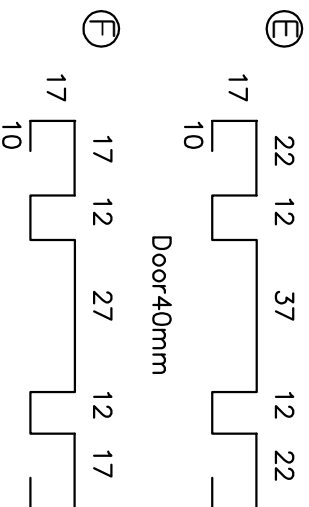

# Architectural Plan (Telescopic sliding set-up diagram)

※ In case of reinforced door, it can be up to DW 160

PROJECT TITLE

AUTOMATIC DOOR

Special note

|                     |             |
|---------------------|-------------|
| Approval            | Electricity |
| Design test         |             |
| Design              |             |
| Drawings            |             |
| Date of Preparation |             |
| DATE                |             |
| SCALE               |             |

Name of drawings

Telescopic sliding

set-up diagram

Class Number

Drawing Number

Woonsung Auto Door Co.,Ltd.

As 86 (Seongsu-dong 2-gil)

Seongdong-gu, Seoul, Korea