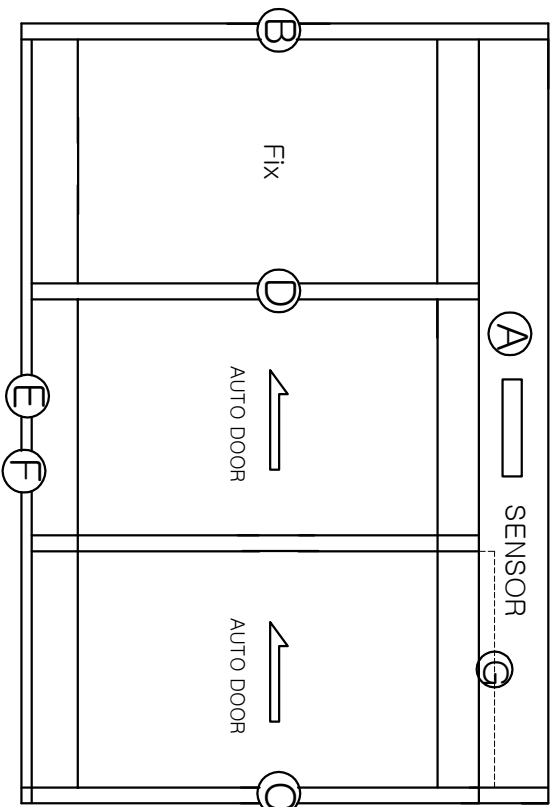

# Architectural Plan (Telescopic sliding set-up diagram)

※ In case of reinforced door, it can be up to DW 160

PROJECT TITLE

AUTOMATIC DOOR

Special note

|                     |             |
|---------------------|-------------|
| Approval            | Electricity |
| Design test         |             |
| Design              |             |
| Drawings            |             |
| Date of Preparation |             |
| DATE                |             |
| SCALE               |             |

Name of drawings

Telescopic sliding

set-up diagram

Class Number

Drawing Number

Woonsung Auto Door Co.,Ltd.

As 86 (Seongsu-dong 2-gil)

Seongdong-gu, Seoul, Korea