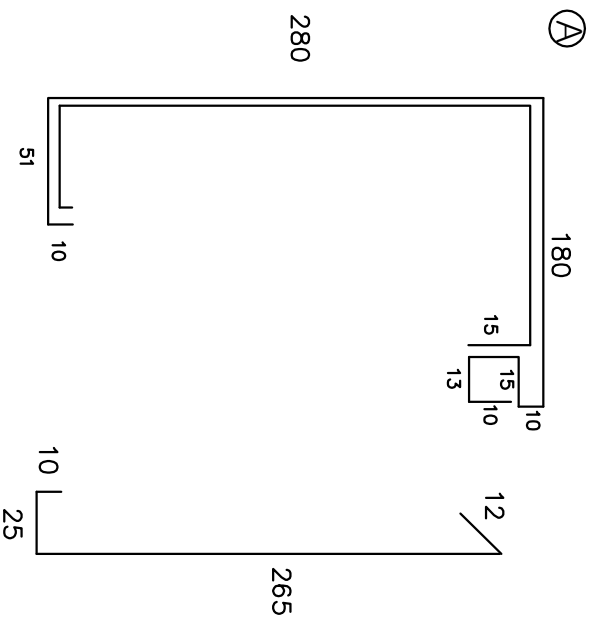

# Architectural Plan (Telescopic sliding set-up diagram)

※ In case of reinforced door, it can be up to DW 160

PROJECT TITLE

AUTOMATIC DOOR

Special note

|                     |             |
|---------------------|-------------|
| Approval            | Electricity |
| Design test         |             |
| Design              |             |
| Drawings            |             |
| Date of Preparation |             |
| DATE                |             |
| SCALE               |             |

Name of drawings

Telescopic sliding

set-up diagram

Class Number

Drawing Number

Woonsung Auto Door Co.,Ltd.

As 86 (Seongsu-dong 2-gil)

Seongdong-gu, Seoul, Korea