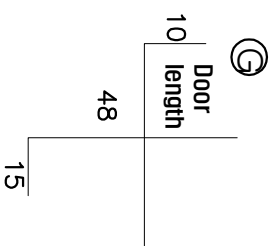

# Architectural Plan (Telescopic sliding set-up diagram)

※ In case of reinforced door, it can be up to DW 160

PROJECT TITLE

AUTOMATIC DOOR

Special note

|                     |             |
|---------------------|-------------|
| Approval            | Electricity |
| Design test         |             |
| Design              |             |
| Drawings            |             |
| Date of Preparation |             |
| DATE                |             |
| SCALE               |             |

Name of drawings

Telescopic sliding

set-up diagram

Class Number

Drawing Number

Woonsung Auto Door Co.,Ltd.

As 86 (Seongsu-dong 2-gil)

Seongdong-gu, Seoul, Korea